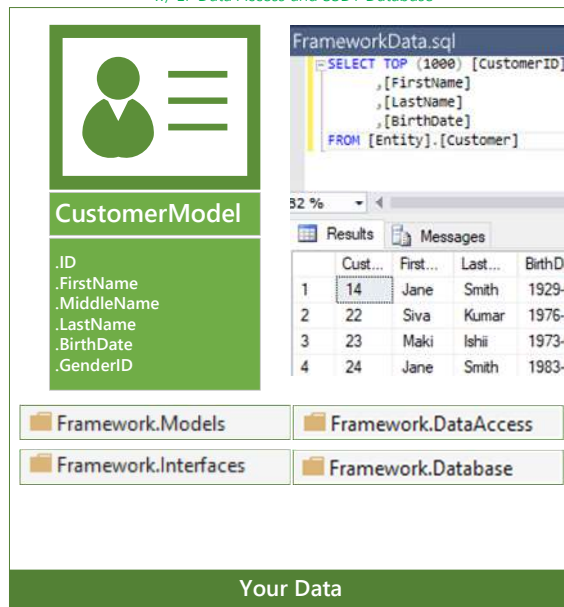

Your Genesys Cloud Dev Environment

on

Microsoft Azure

portal.azure.com

LOGICAL ENVIRONMENT

Presentation Tier
w/ MVC, Web API, WPF & UWP

Middle Tier and Data Tier
w/ EF Data Access and SSDT Database

PHYSICAL ENVIRONMENT